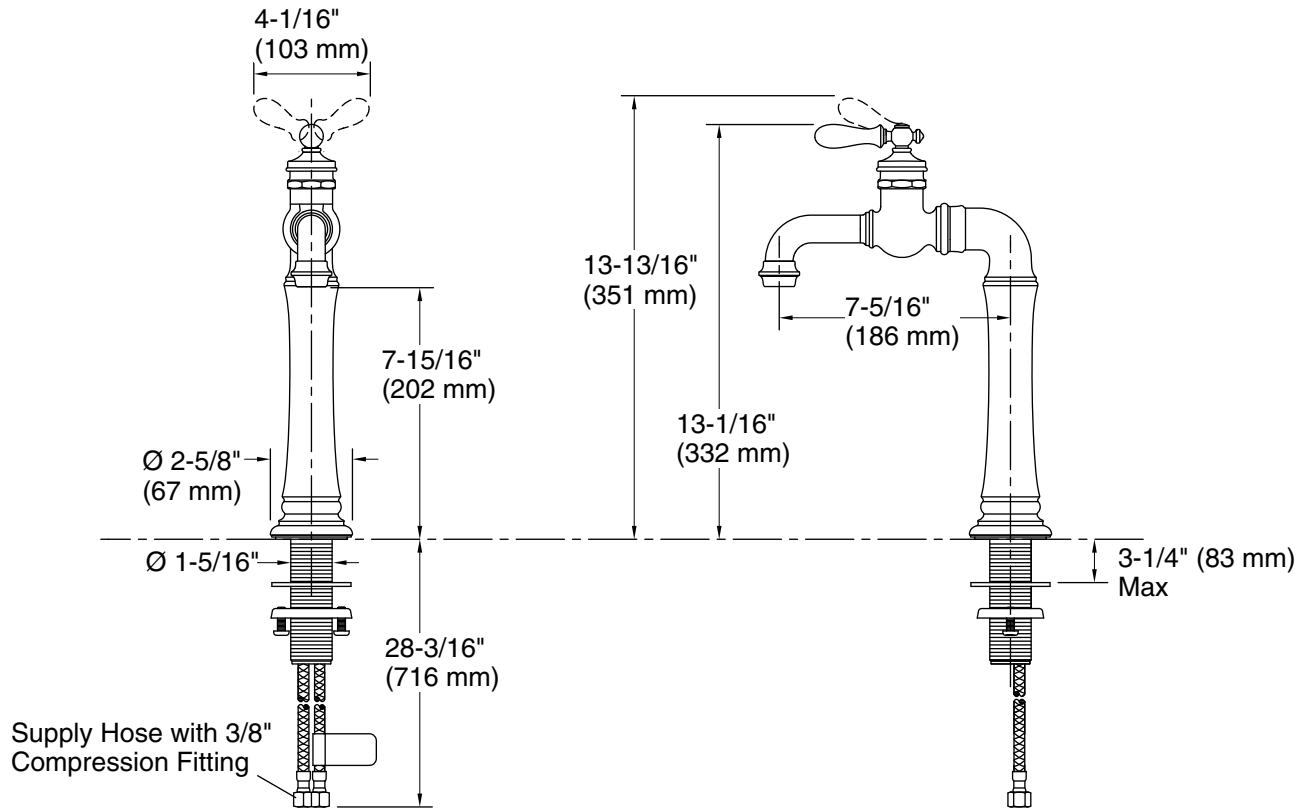

Features

- The vintage artisan inspired top-mount handle provides a unique statement to any kitchen
- KOHLER ceramic disc valves exceed industry longevity standards for a lifetime of durable performance
- Single lever handle is simple to use and makes adjusting water temperature easy
- Temperature memory allows faucet to be turned on and off at the temperature set during prior usage
- 1.5 gpm (5.7 lpm) maximum flow rate at 60 psi (4.14 bar)

Material

- Premium metal construction for durability and reliability

Installation

- Flexible connections for easy installation
- Single-hole installation

Adapters, Rough-in and Extension Kits

1012715

Range: 3-1/4" (83 mm) -
5-3/8" (137 mm)

Technical Information

All product dimensions are nominal.

Valve body: Plastic

Spout:

Spout reach: 7-5/16" (186 mm)

Notes

Install this product according to the installation guide.